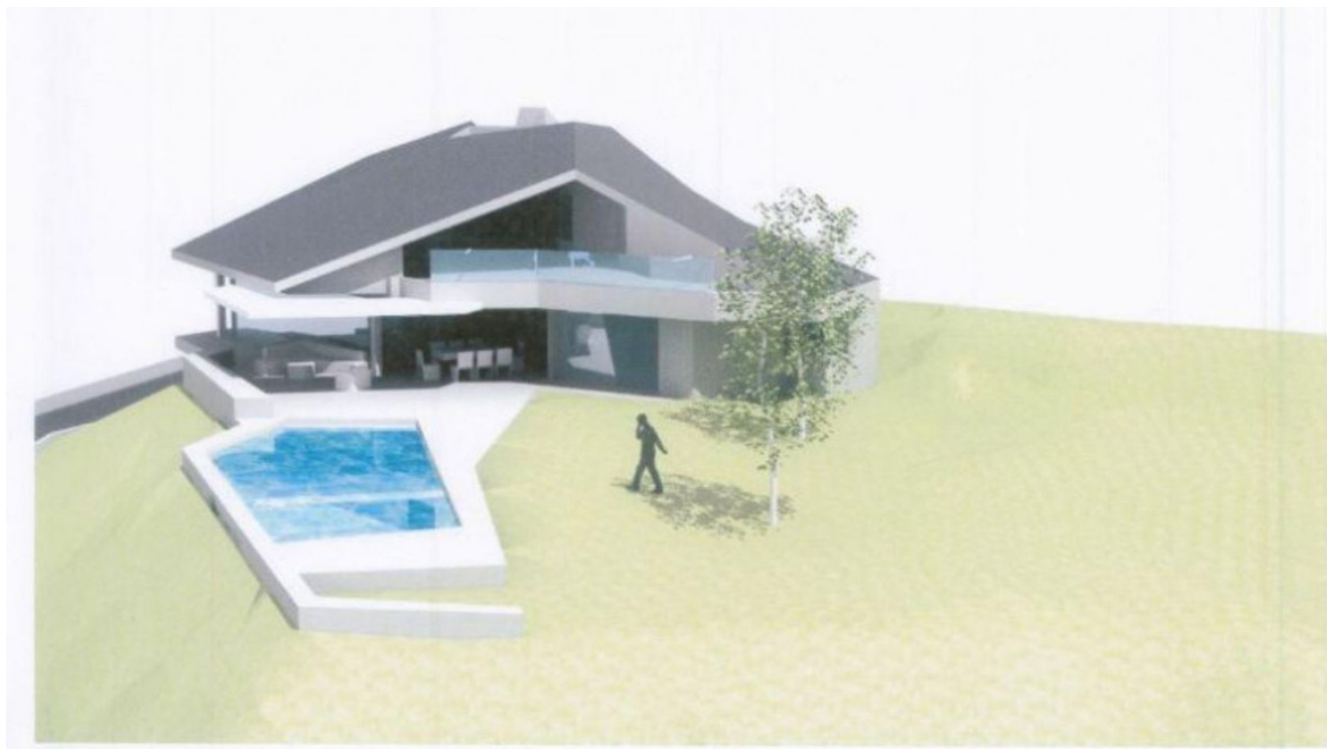

Plot for sale in Elviria, Costa del Sol

1,500 m² Plot | **Garden** Yes |

Property Description

Land, Elviria, Costa del Sol.
Garden/Plot 1500 m².

Setting : Close To Golf, Close To Schools.
Orientation : South.
Pool : Room For Pool.
Views : Panoramic.
Garden : Private.